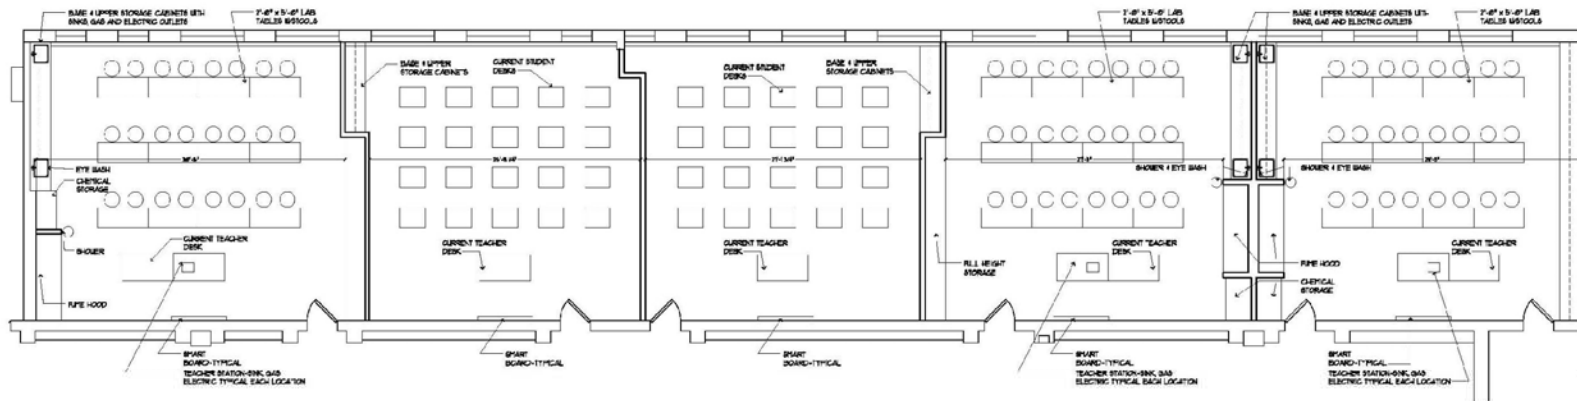

Science Rooms Proposed Plan