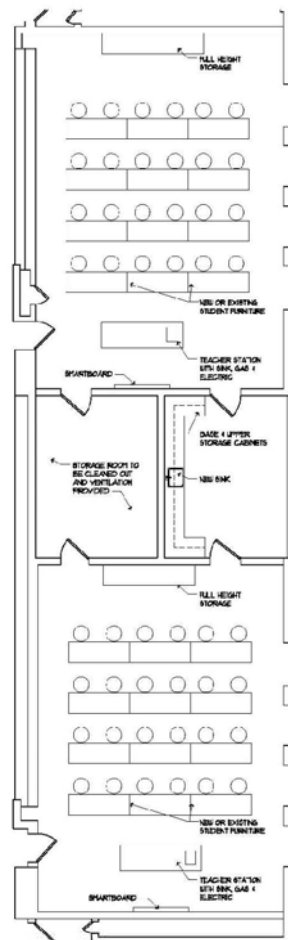

**Lansingburgh Central School
District**

Science Rooms Existing Plan

Science Rooms Proposed Plan

KMS Project Scope

- Locker Room Renovations
- Building Envelope Renovations
- Interior Health & Safety Renovations
- ADA Upgrades / Restroom Renovations
- Science Lab Renovations

Middle School Science Rooms Existing Plan

Middle School Science Rooms Proposed Plan

High School Rooms 149 & 151

Middle School Rooms 334 & 332

Middle & Jr. - Sr. High School
Partial Floor Plans

8-1-11

Lansingburgh CSD