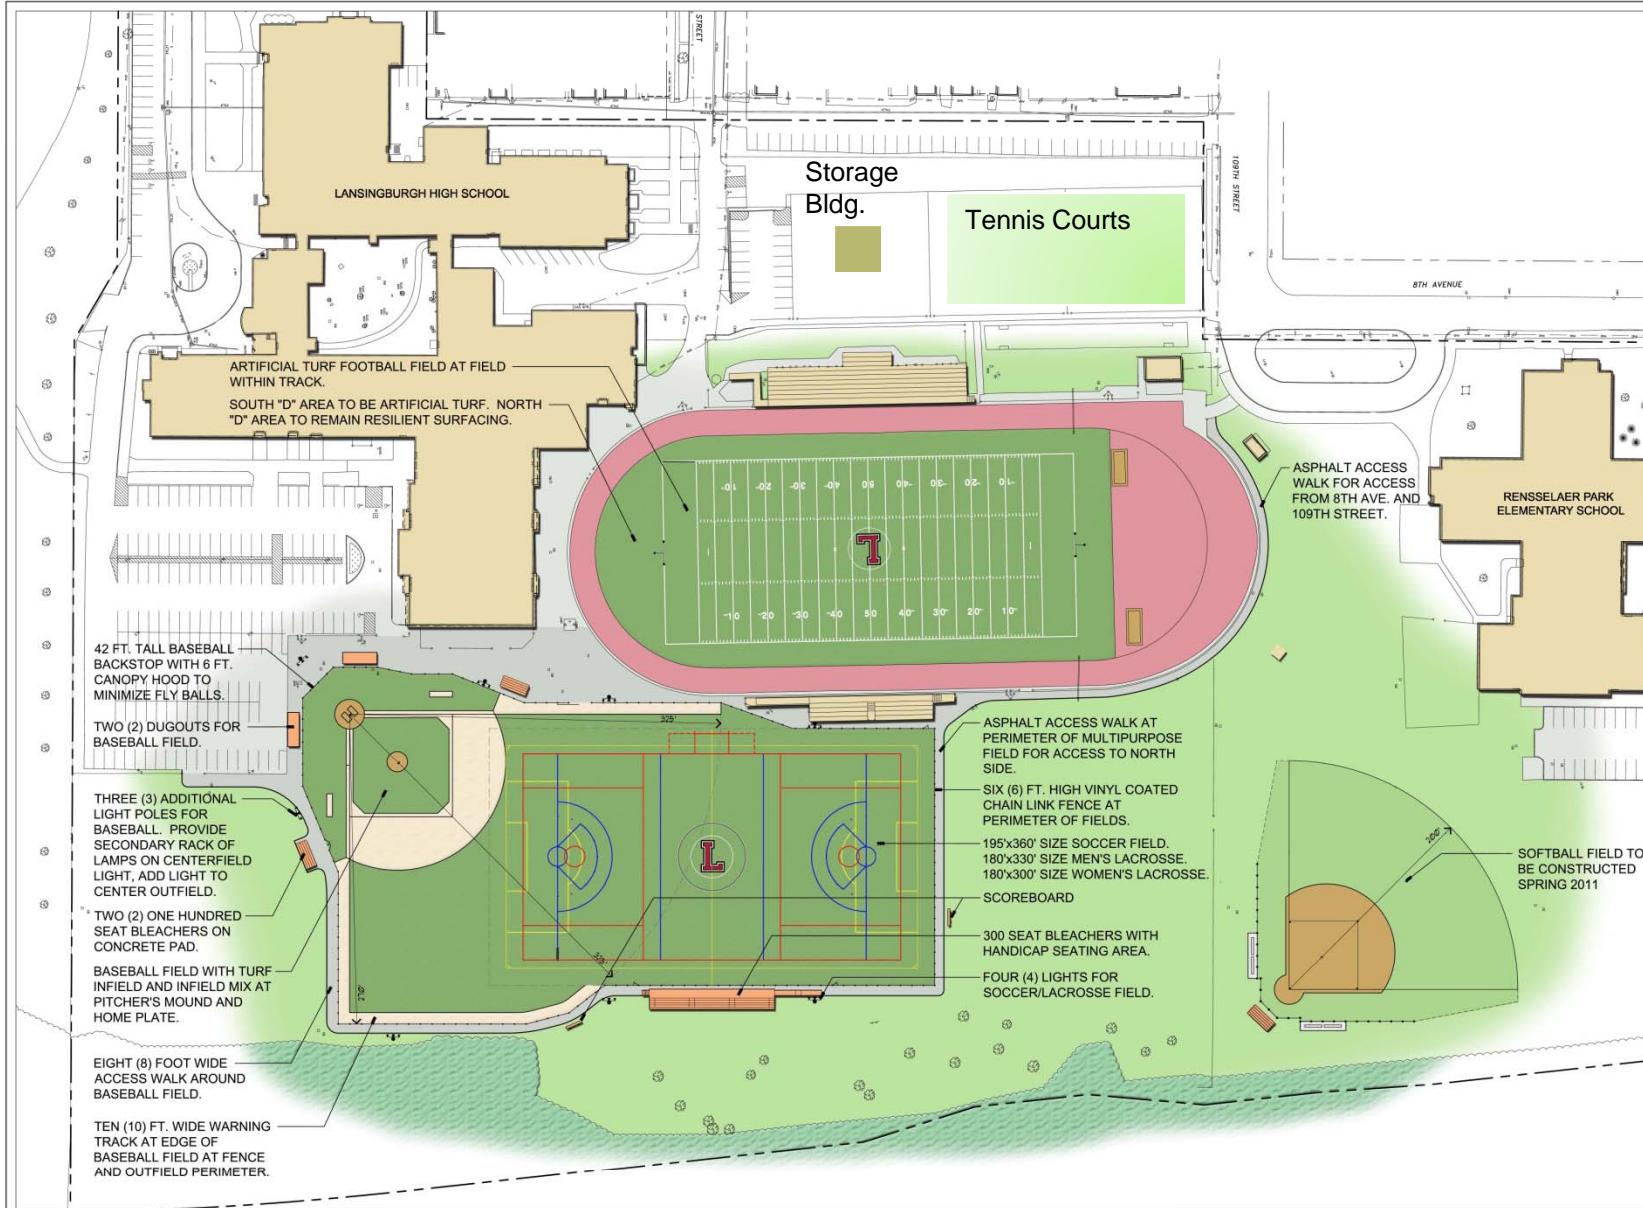

LANSINGBURGH CSD - MULTIPURPOSE TURF FIELDS AT HIGH SCHOOL

design group
ARCHITECTURE • PLANNING • CONSULTING

1100 Liberty Avenue
Suite 204
Troy, NY 12182
P 518.435.2822
F 518.435.2824

187 Wolf Road
Suite 202
Troy, NY 12182
P 518.435.2822
F 518.435.2824

**appel
osborne
landscape
architecture**

34th St West Chester, Pa. 19380-1009
Telephone: (610) 683-2200 Fax: (610) 683-2202

Title
**LANSINGBURGH CSD
HIGH SCHOOL**
320 SEVENTH AVENUE
TROY, NEW YORK 12182

SEI Project No.	
Date	10-18-2010
Drawn By	BM
Checked By	GH/PO
Scale	AS SHOWN
Revisions	

DRAWING NUMBER:
SK1